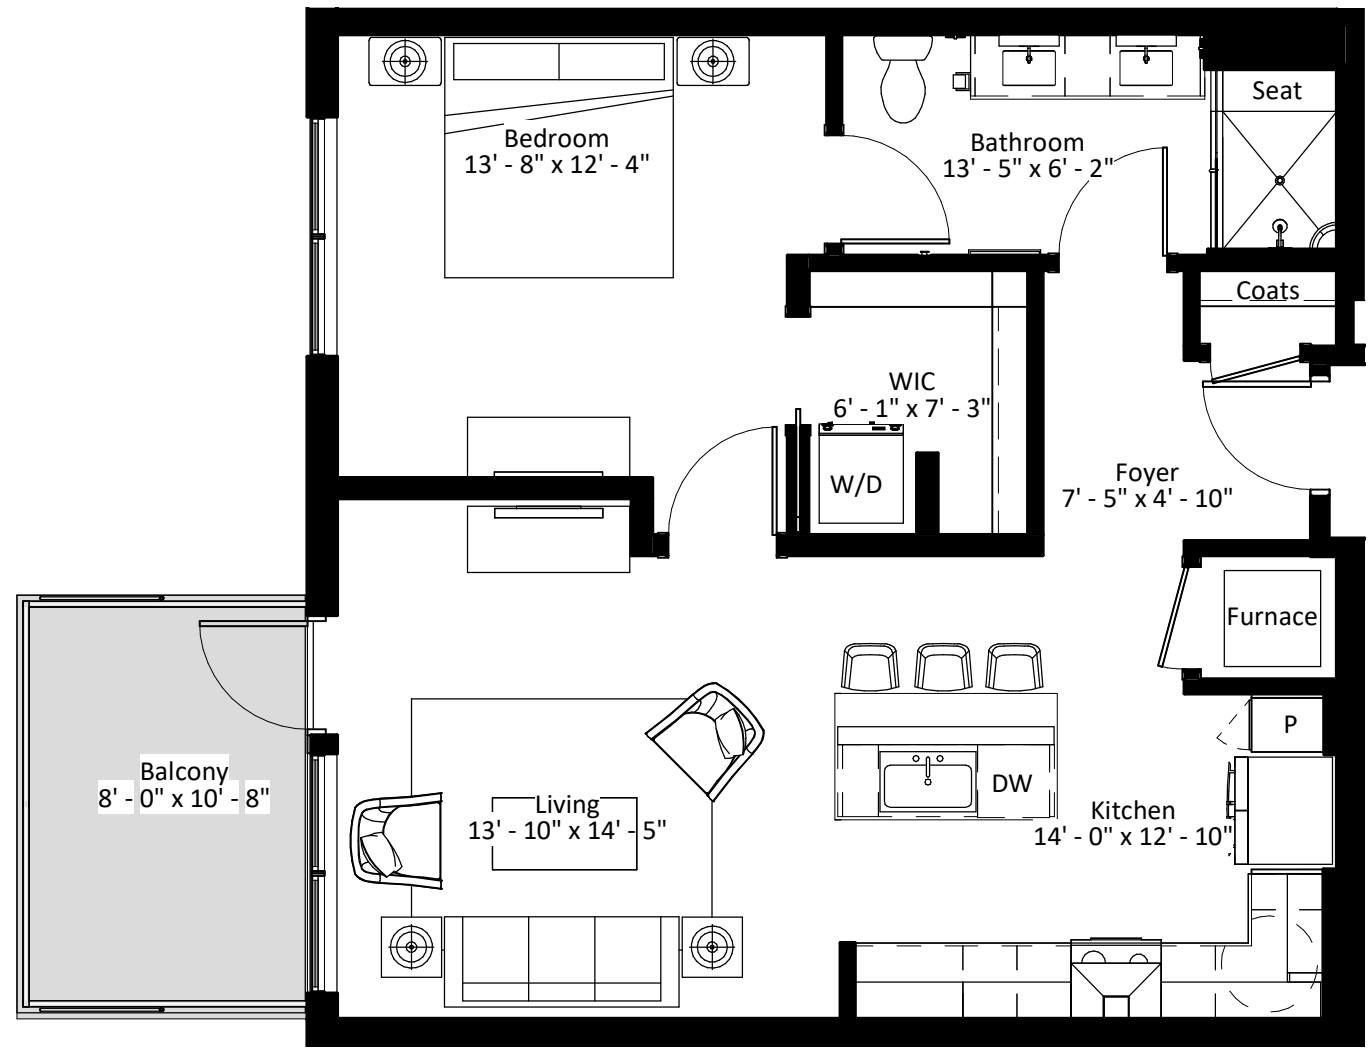

LEVEL 4 KEY PLAN

LEVEL 3 KEY PLAN

LEVEL 2 KEY PLAN

LEVEL 1 KEY PLAN

Scale: 3/16" = 1'-0"

5/14/2019

esg

France Avenue Apartments
 4500 France Ave. South
 Edina, MN 55410

UNIT 202 1-BED 811 SF

LEVEL 4 KEY PLAN

LEVEL 3 KEY PLAN

LEVEL 2 KEY PLAN

LEVEL 1 KEY PLAN