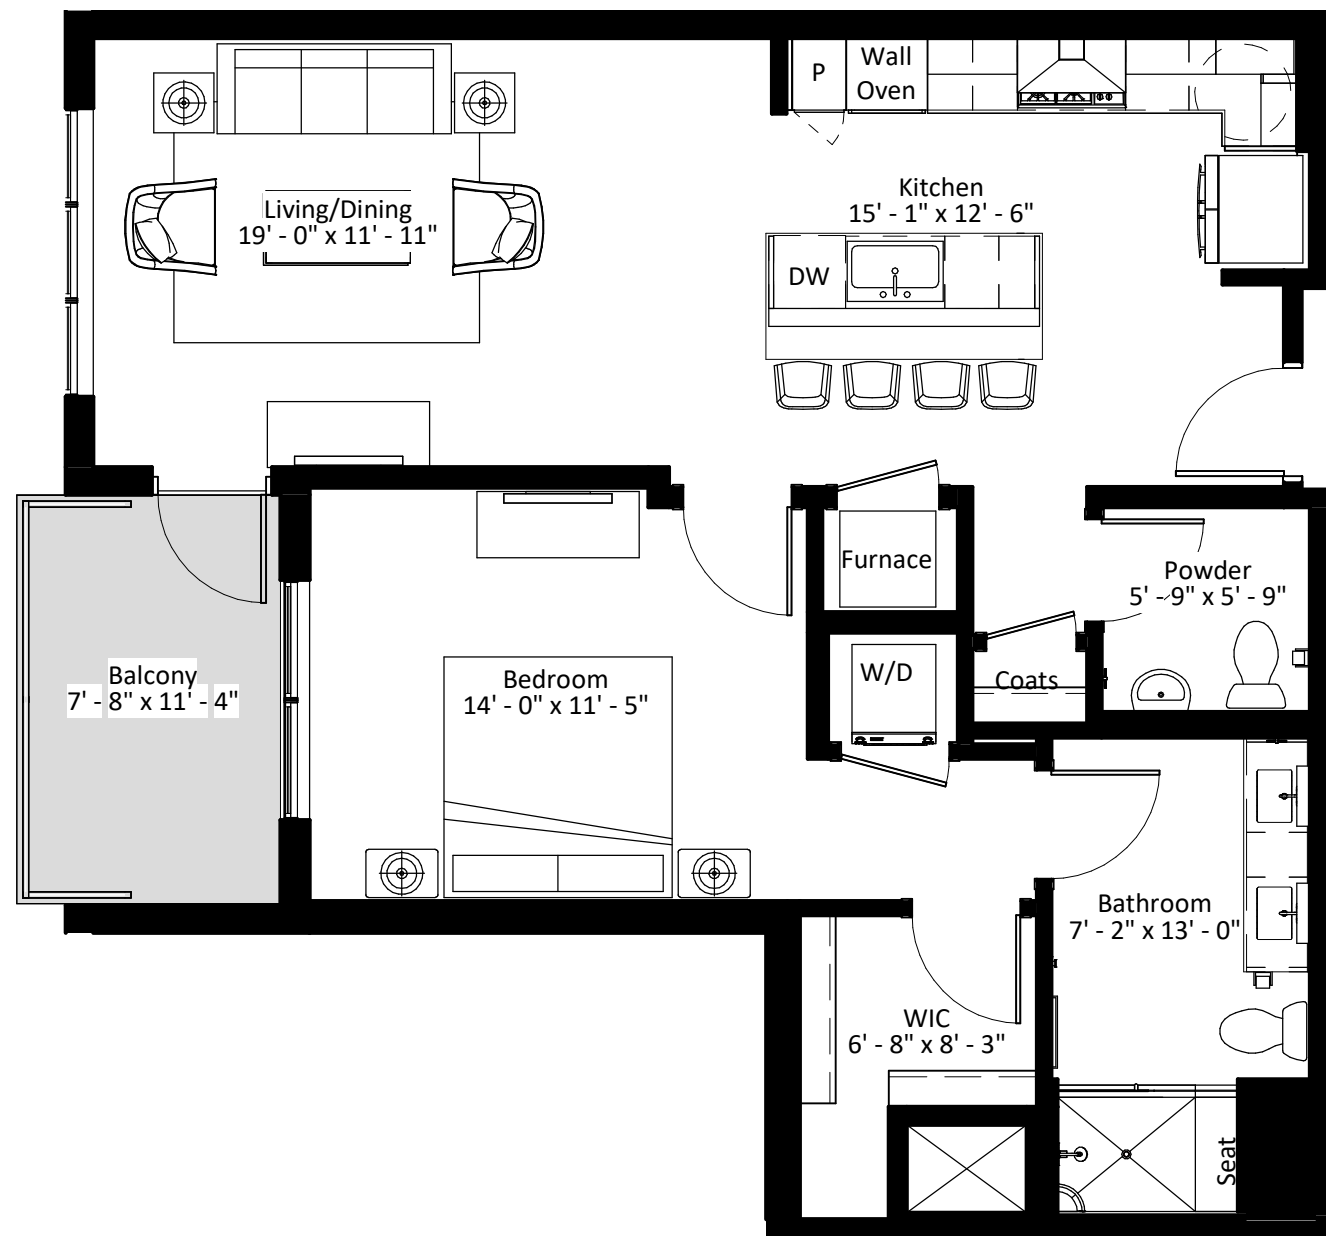

LEVEL 4 KEY PLAN

LEVEL 3 KEY PLAN

LEVEL 2 KEY PLAN

LEVEL 1 KEY PLAN

Scale: 3/16" = 1'-0"

5/14/2019

esg

France Avenue Apartments
4500 France Ave. South
Edina, MN 55410

UNIT 215 1-BED 918 SF

LEVEL 4 KEY PLAN

LEVEL 3 KEY PLAN

LEVEL 2 KEY PLAN

LEVEL 1 KEY PLAN