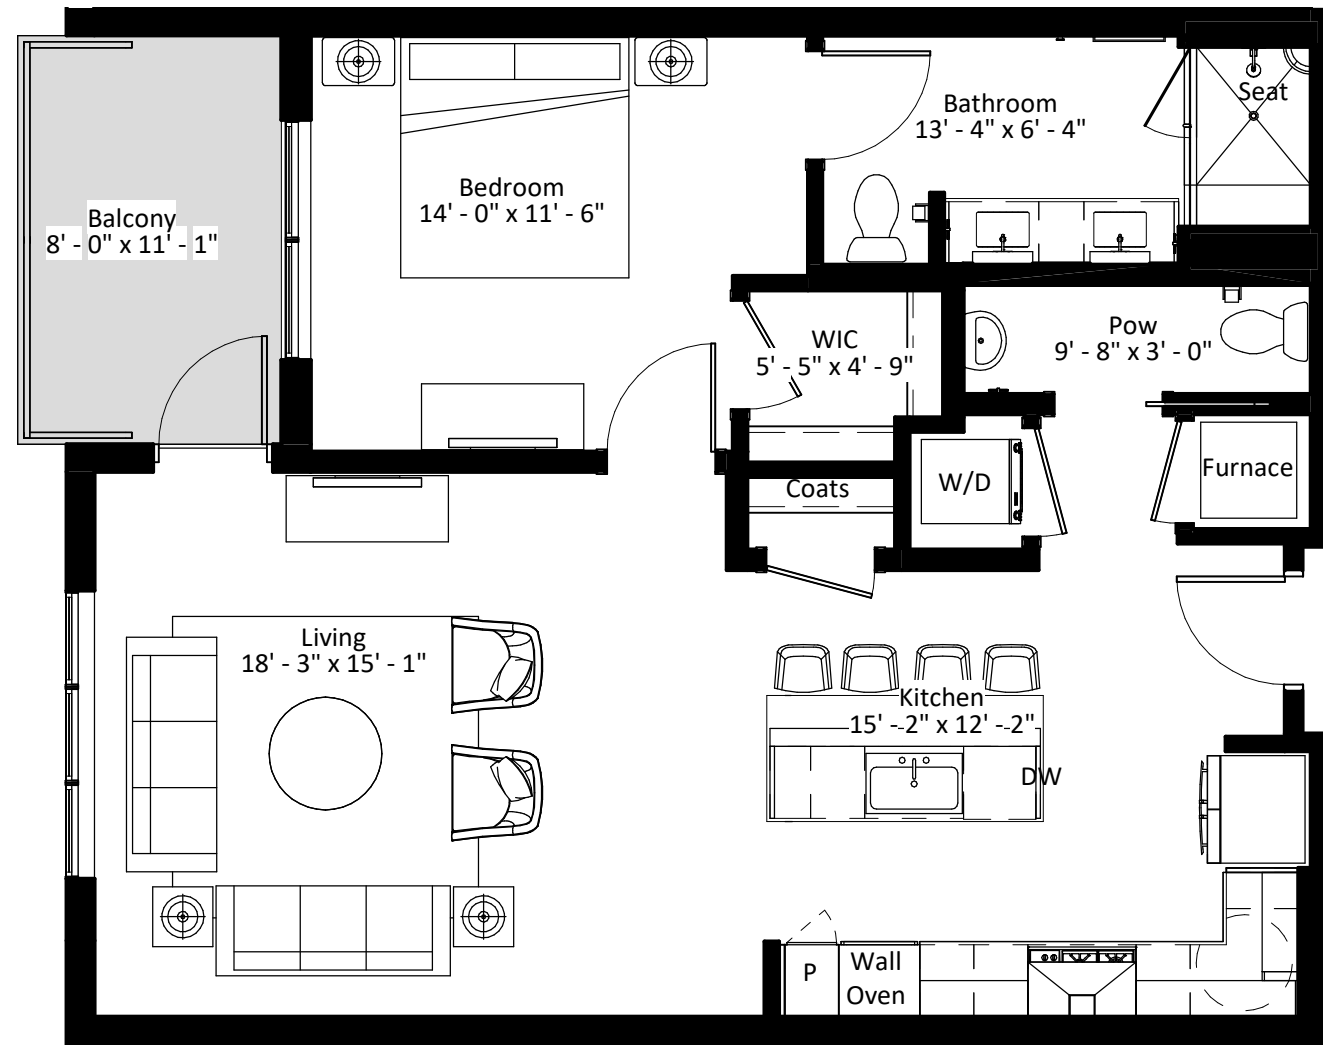

LEVEL 4 KEY PLAN

LEVEL 3 KEY PLAN

LEVEL 2 KEY PLAN

LEVEL 1 KEY PLAN

Scale: 3/16" = 1'-0"

5/14/2019

esg

France Avenue Apartments
4500 France Ave. South
Edina, MN 55410

UNIT 214 1-BED 910 SF

LEVEL 4 KEY PLAN

LEVEL 3 KEY PLAN

LEVEL 2 KEY PLAN

LEVEL 1 KEY PLAN