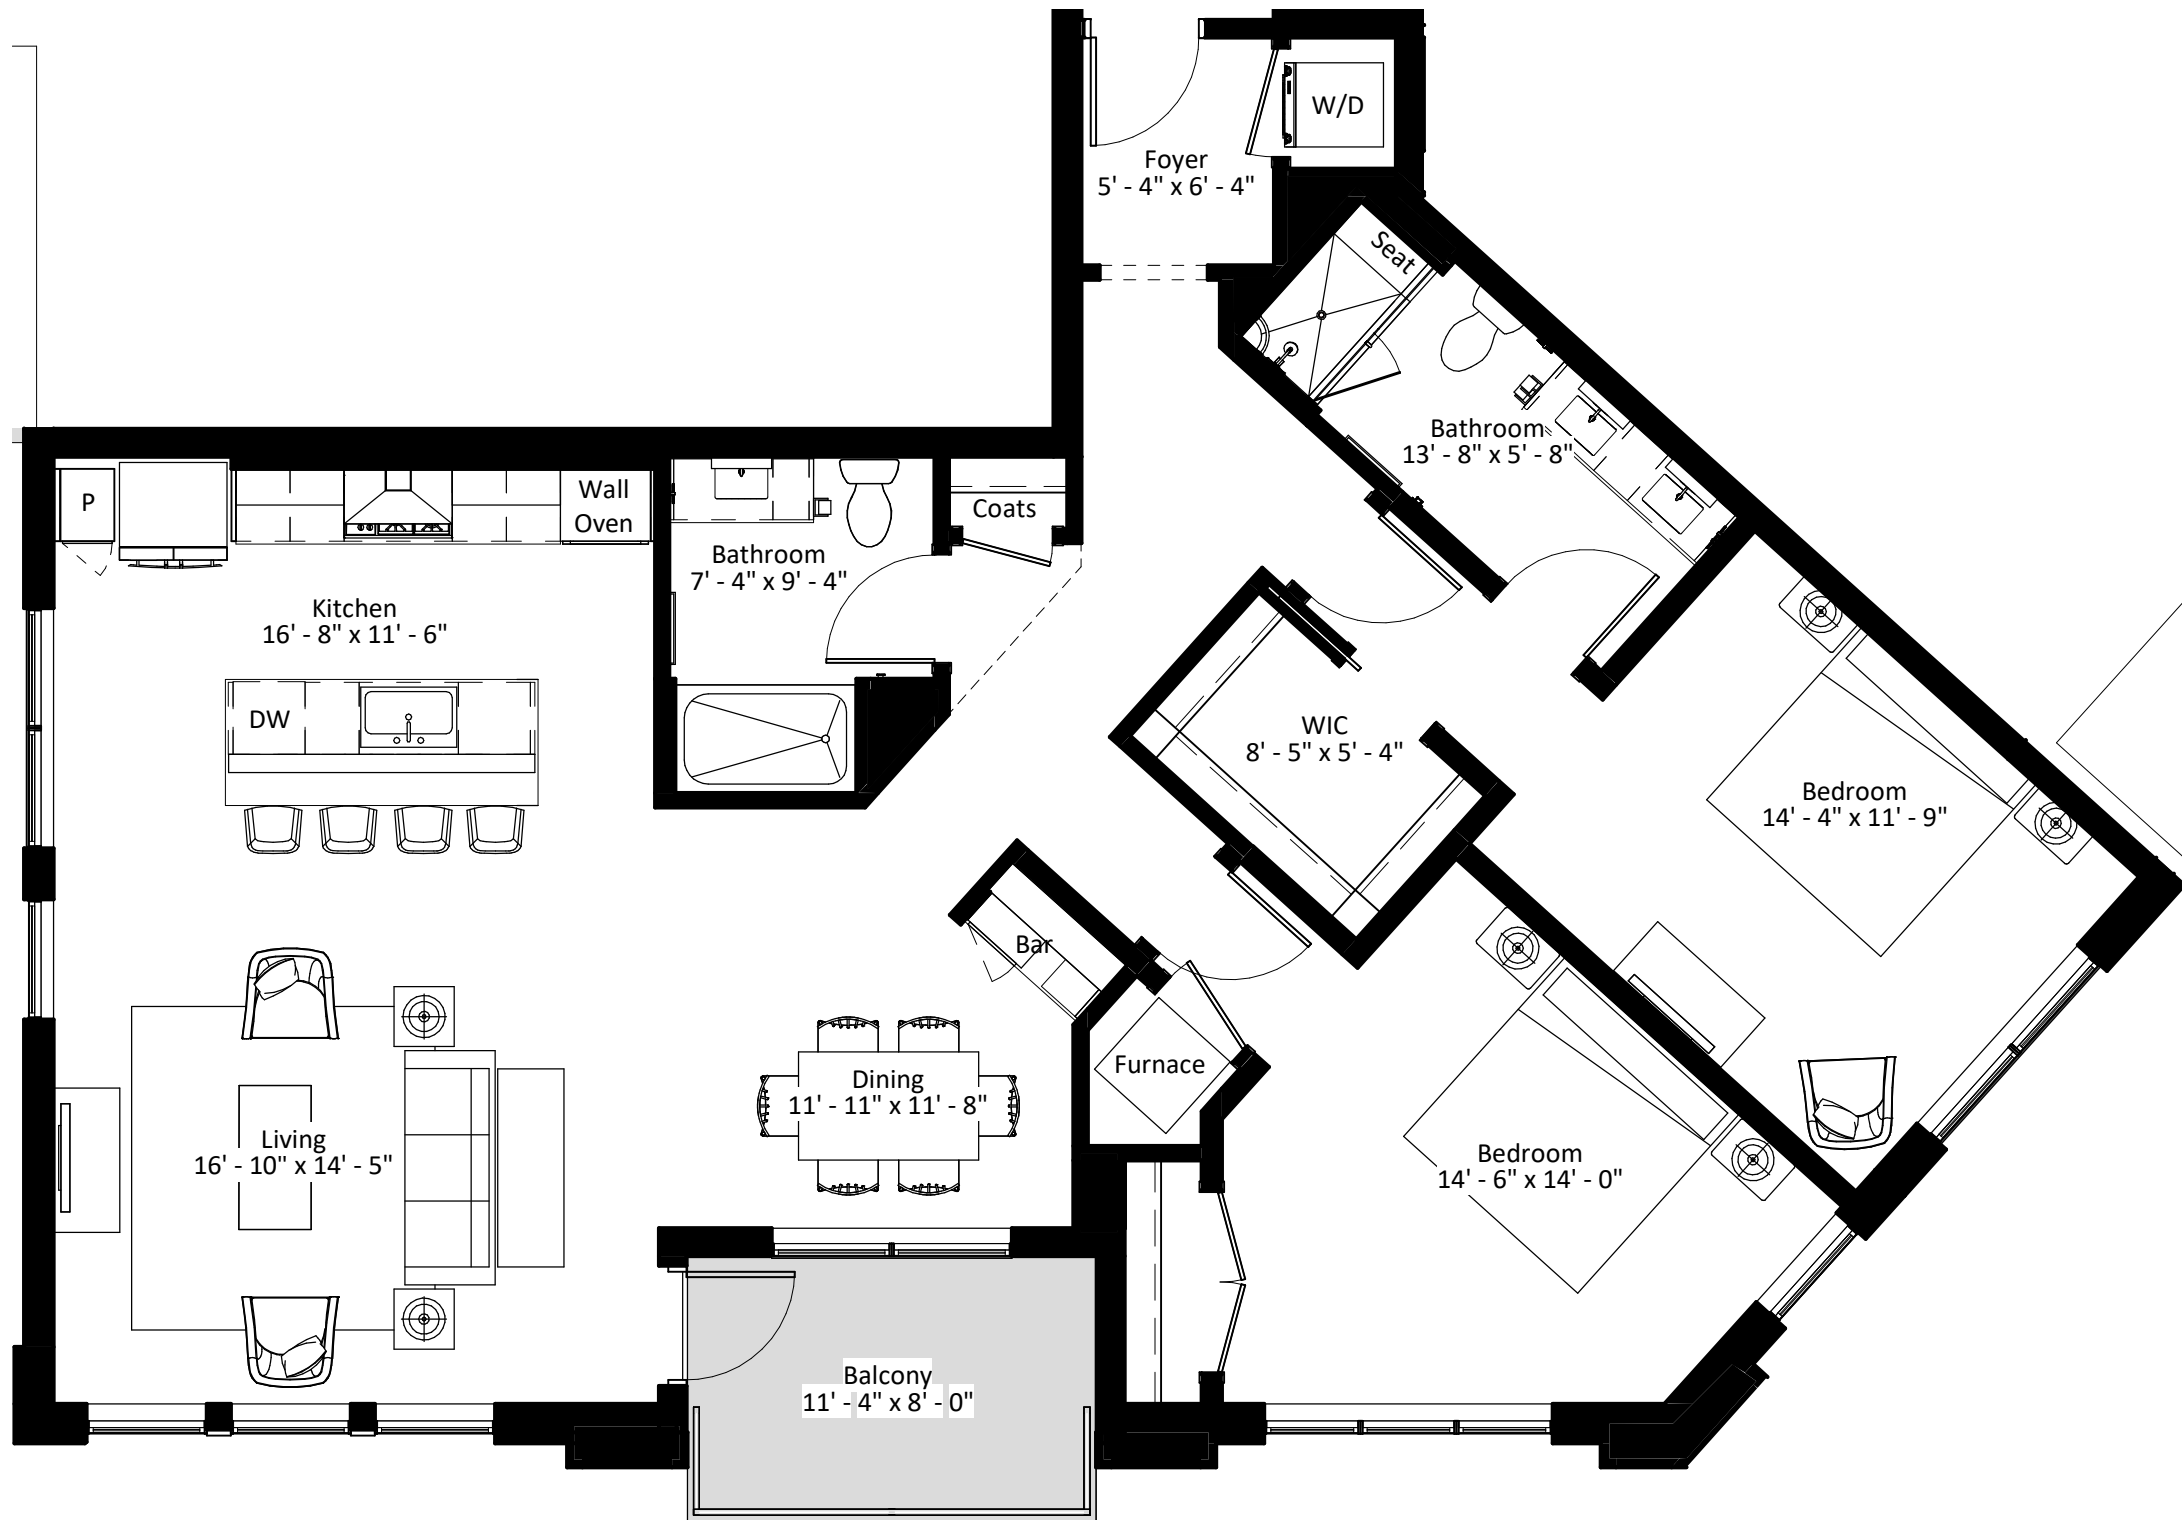

Scale: 3/16" = 1'-0"

5/14/2019

France Avenue Apartments
4500 France Ave. South
Edina, MN 55410

UNIT 201 2-BED 1,520 SF

LEVEL 4 KEY PLAN

LEVEL 3 KEY PLAN

LEVEL 2 KEY PLAN

LEVEL 1 KEY PLAN

Scale: 3/16" = 1'-0"

5/14/2019

France Avenue Apartments
4500 France Ave. South
Edina, MN 55410

UNIT 401 2-BED 1,519 SF