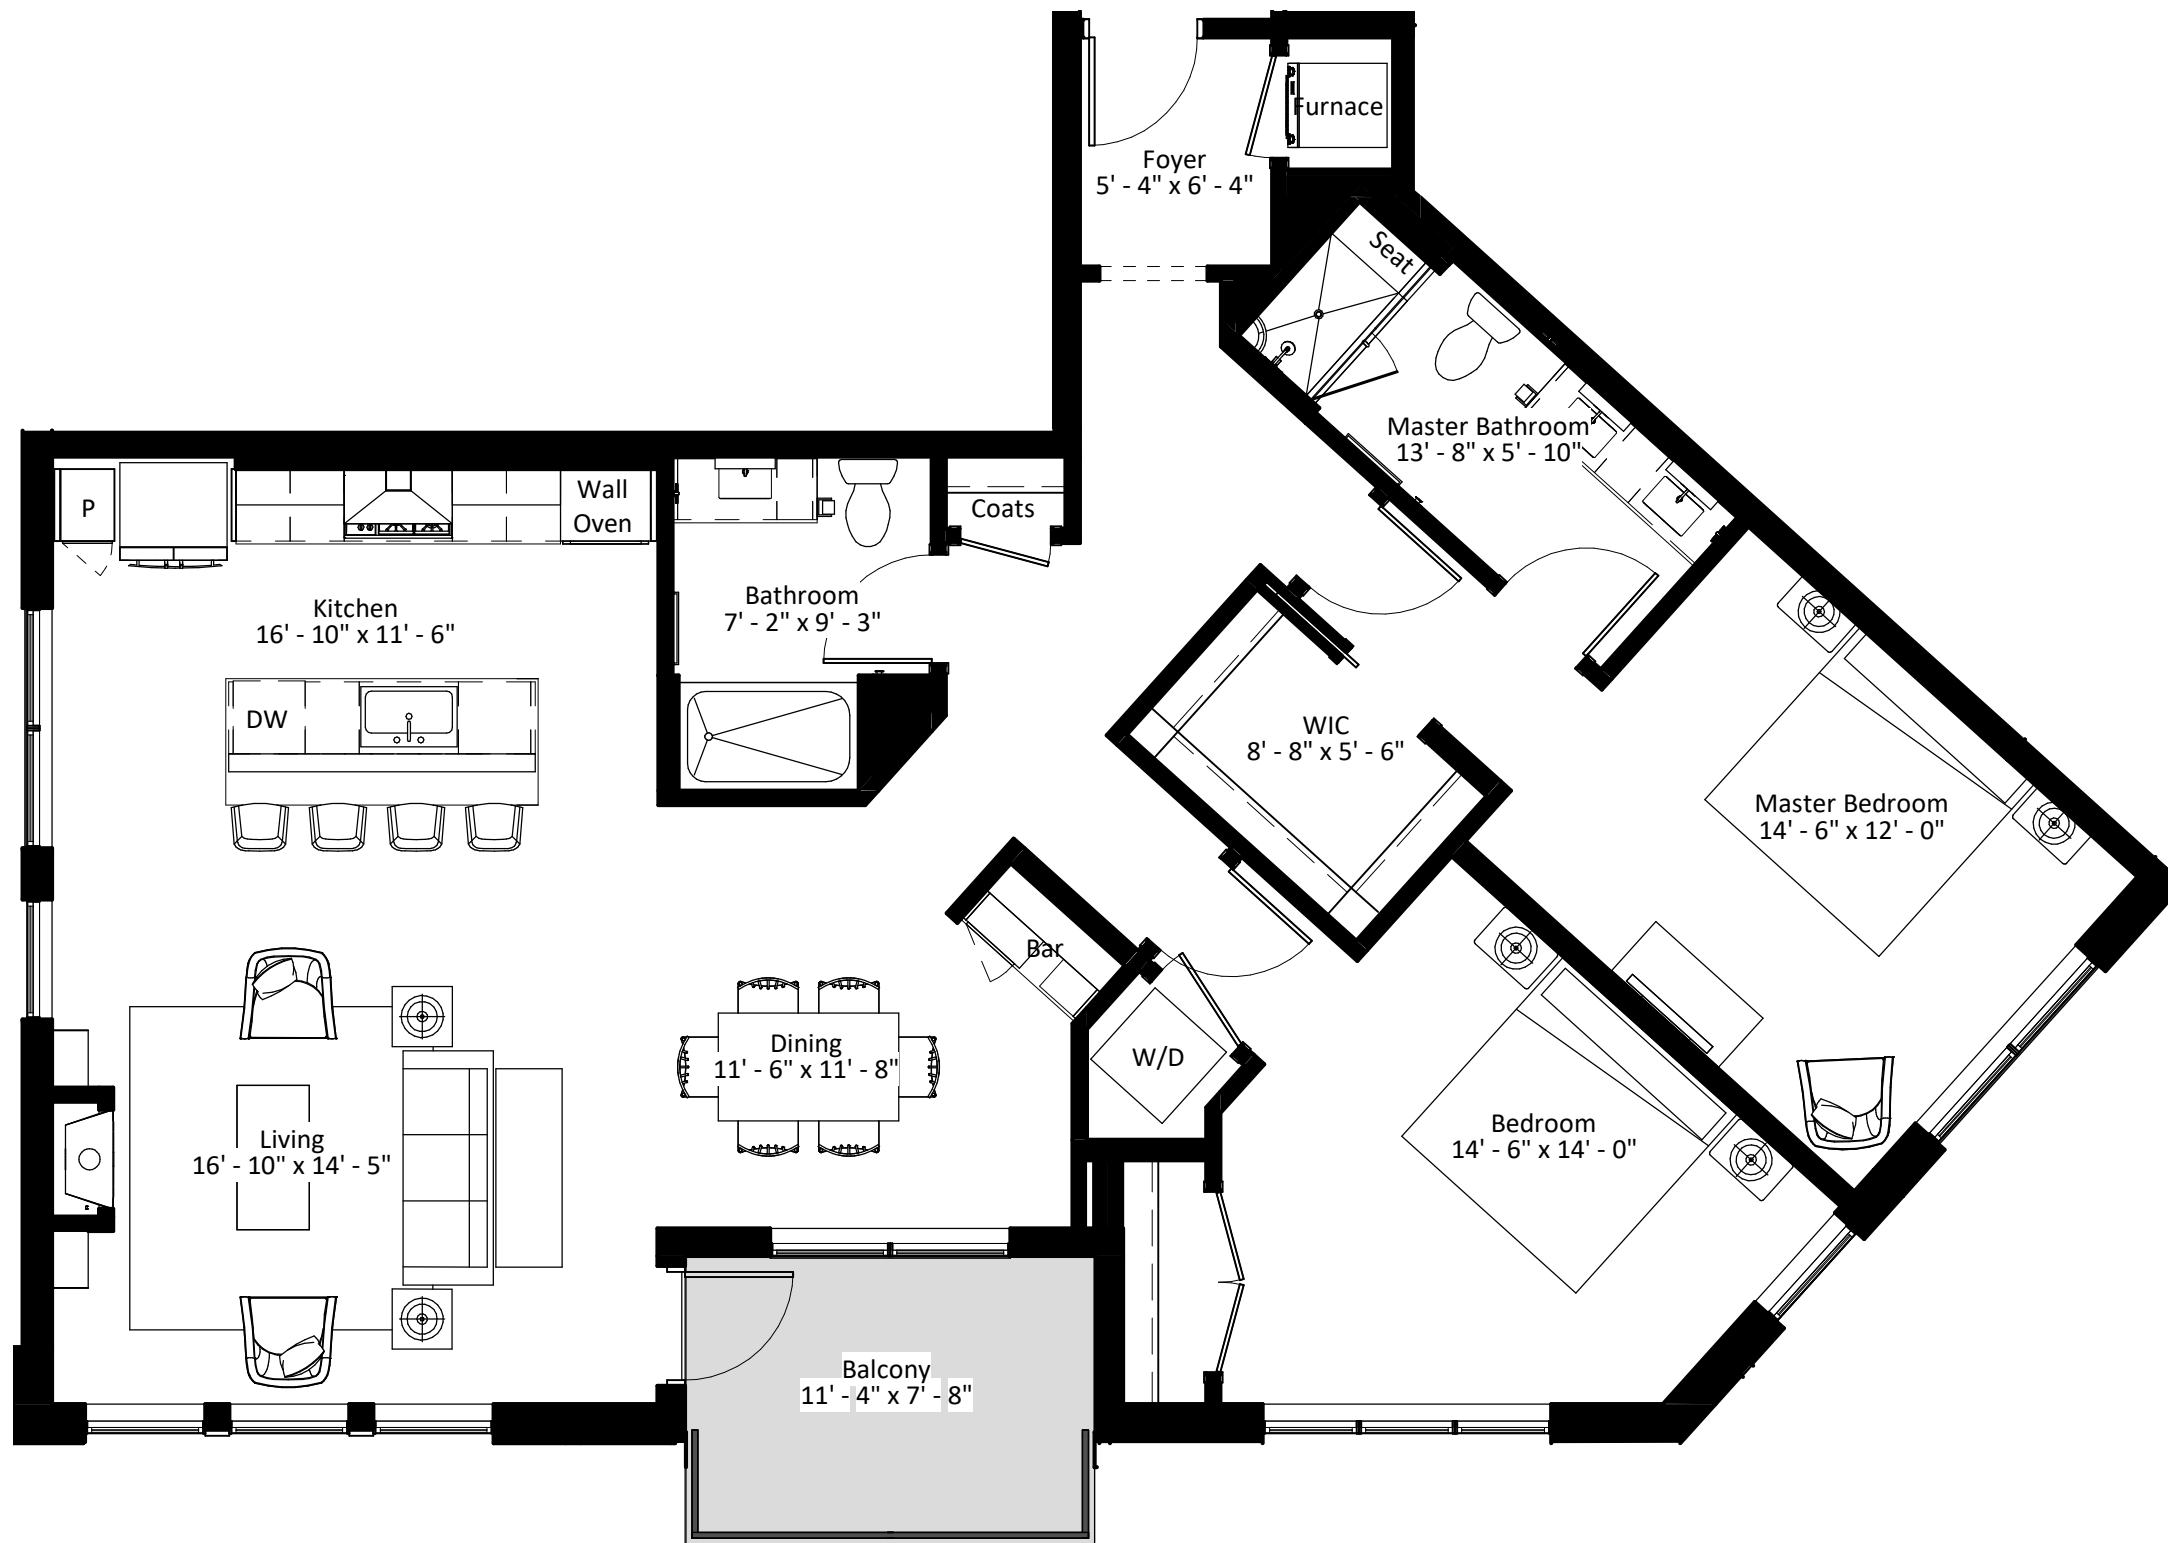

Scale: 3/16" = 1'-0"

5/14/2019

France Avenue Apartments
4500 France Ave. South
Edina, MN 55410

UNIT 201 2-BED 1,520 SF

LEVEL 4 KEY PLAN

LEVEL 3 KEY PLAN

LEVEL 2 KEY PLAN

LEVEL 1 KEY PLAN

Scale: 3/16" = 1'-0"

5/14/2019

France Avenue Apartments
4500 France Ave. South
Edina, MN 55410

UNIT 401 2-BED 1,519 SF